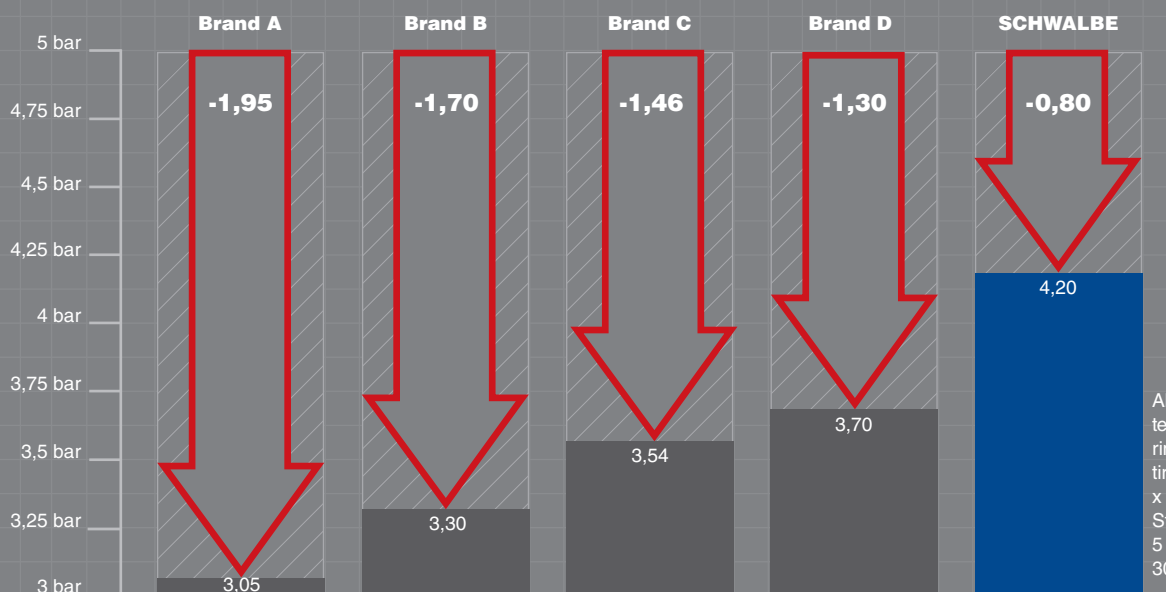

THE SCHWALBE TUBE

A tube is not just a tube.

Airtightness. Schwalbe tubes retain air pressure considerably longer. The quality and the material purity of the rubber mixture directly effects the quality of the tube. Each Schwalbe tube is individually inflated and inserted into a mold. This ensures the even wall thickness and excellent air retention.

Reliability. Consistent quality control brings with it the security of use: Each tube is inflated at the factory and stored under pressure for 24 hours in order to test the air retention.

Group Tube System. The high elasticity and quality material used in our tubes allows a great many tire sizes to be covered. For example tube no.17 fits section widths from 28 mm up to 47 mm. Only an extremely high-quality and reliable tube is up to this requirement.

In comparative tests against other tubes (including named brands, own-label brands and "No Name" products). The result was clear. Over a period of 30 days the other tubes lost nearly twice as much pressure than Schwalbe tubes. Possible reasons: Less butyl content, or lower quality of butyl. Schwalbe is uncompromising in its standards – despite ever increasing world market prices of butyl.

All tubes were tested on the same rim with the same tire. Tire size 28" x 1.75" (47-622). Start pressure 5 bar. Loss after 30 days.

TUBES

AV

Auto,
Moto

DV

Fahrrad,
Woods,
Hollands

RV

Italian,
Regina